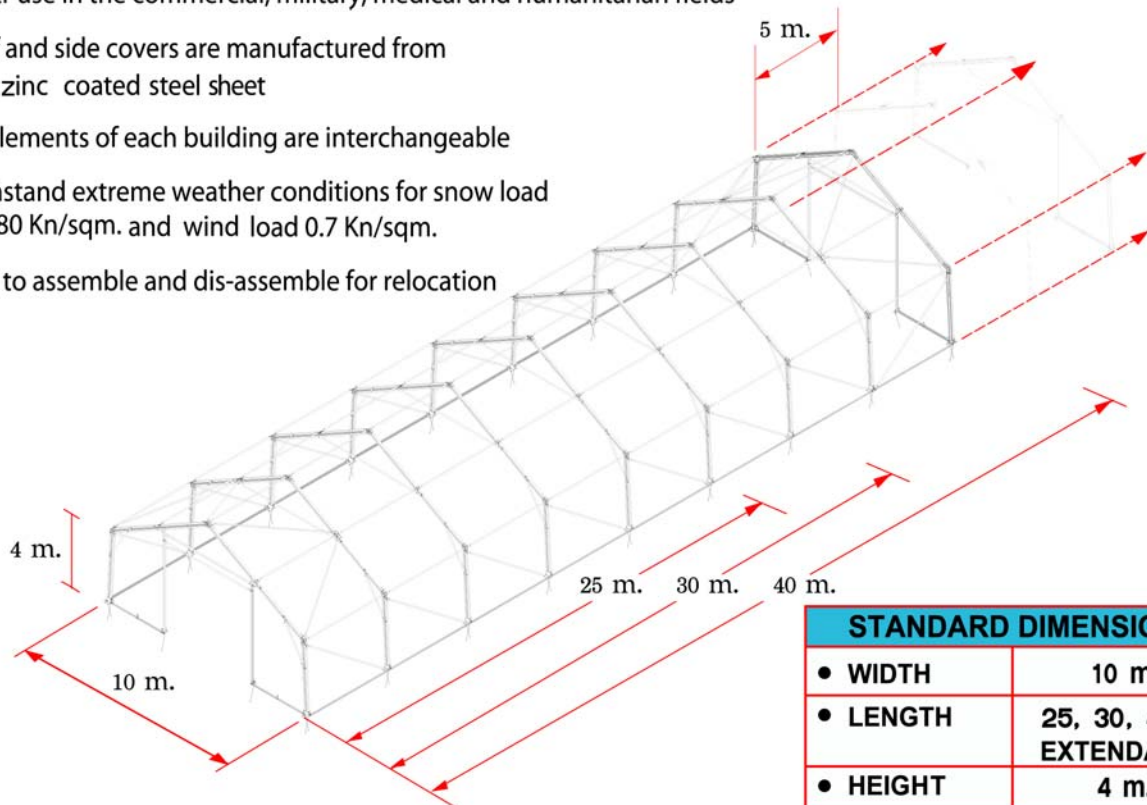

STANDARD DIMENSION	
• WIDTH	10 m.
• LENGTH	25, 30, 40 m. EXTENDABLE
• HEIGHT	4 m.

Shipment of Accommodation /Office Unit and Toilet Unit to UN - World Food Programme (UNWFP); Sri Lanka

We have just shipped Accommodation / Office Unit and Toilet Unit to UNWFP- Sri Lanka with special features :-